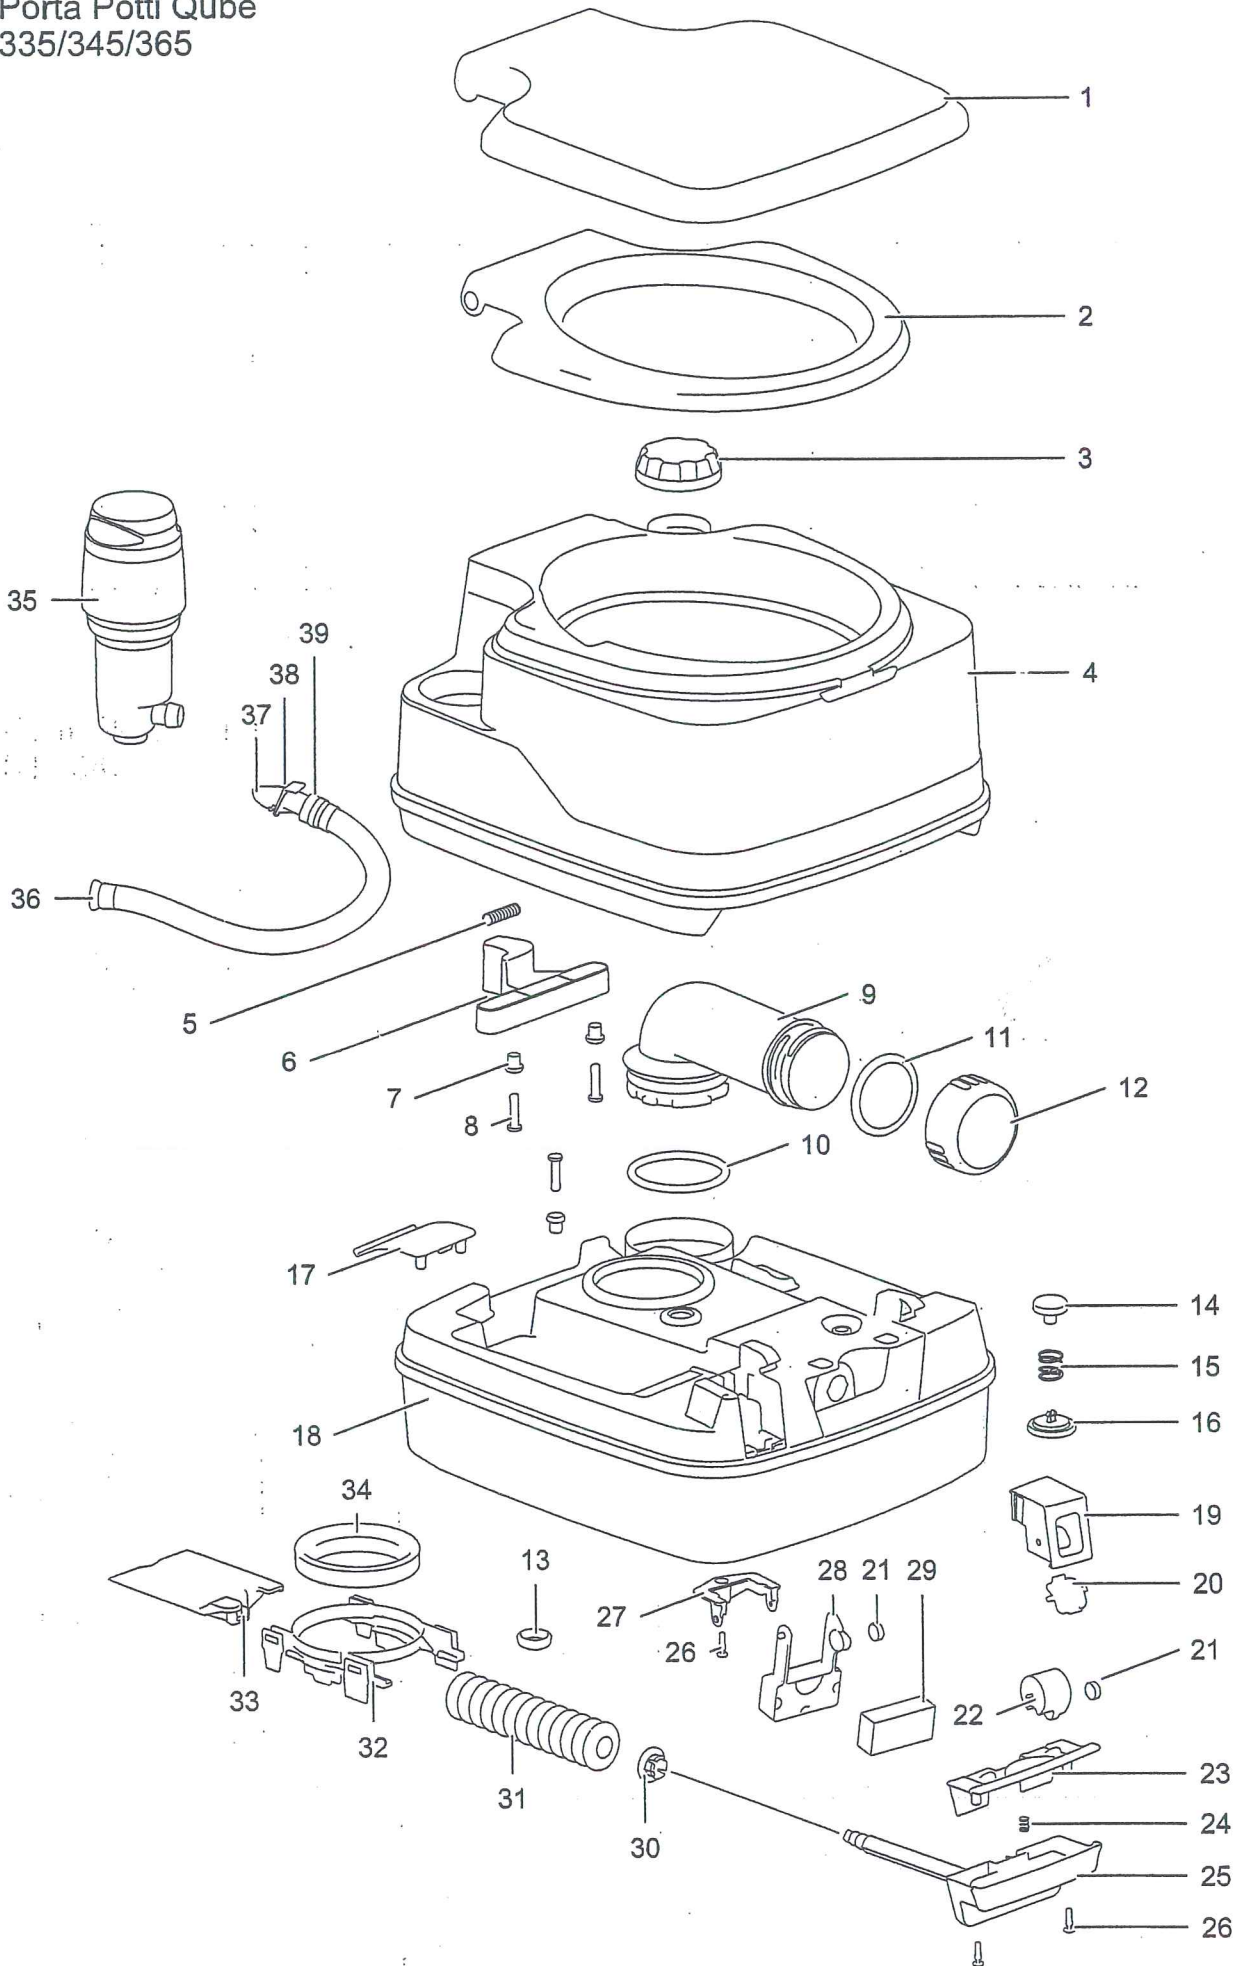

2546

Porta Potti Qube
335/345/365

PP Qube 335/345/365

Single spare part number

Assembly spare part number

| | | | |
|----|----------------------------|----------|--|
| 1 | cover | | PPQ 335 92904111 (Signal white) |
| 2 | Seat | | PPQ 345/365 92903111 (Signal white) 9290366 (Light ivory) 9290368 (Grey white) 92903130 (Ruby red) 92903133 (Agate grey) |
| 3 | Cap water fill | | 92905111 (Signal white) 9290566 (Light ivory) 9290568 (Grey white) 92905130 (Ruby red) 92905133 (Agate grey) |
| 4 | Water tank (Piston pump) | | |
| 5 | Spring | | |
| 6 | Clasp | | |
| 7 | Clasp spacer | | |
| 8 | Screw | | |
| 9 | Pour out Spout | | |
| 10 | O-ring | | 9290707 (Traffic grey) 9290738 (Grey beige) |
| 11 | Seal | | 92907132 (Signal black) |
| 12 | Cap pour out spout | 92906111 | 9290774 (Moon grey) |
| 13 | Vent seal | 07102 | |
| 14 | Vent button | | |
| 15 | Spring | | 92407111 |
| 16 | Vent button seal | | |
| 17 | Clip | | |
| 18 | Waste holding tank | | |
| 19 | Cover level indicator | | PPQ 335 9290976 (Light grey) |
| 20 | Side glass level indicator | | 9290907 (Traffic grey) |
| 21 | Magnet | | PPQ 345/365 9290838 (Grey beige) 92908132 (Signal black) 9290874 (Moon grey) 9290876 (Light grey) 9290807 (Traffic grey) |
| 22 | Dial | | |
| 23 | Cover valve handle | | |
| 24 | Spring valve handle | | |
| 25 | Valve handle | | |
| 26 | Screw | | |
| 27 | Float retainer | | |
| 28 | Float arm | | |
| 29 | Foam | | |
| 30 | Bushing slotted | | |
| 31 | Boot seal | | |
| 32 | Retainer blade | | |
| 33 | Blade | | |
| 34 | Lipseal | 07101 | |
| 35 | Piston pump | | PPQ 335 92902111 (signal white) |
| | | | PPQ 345/365 92901111 (Signal white) 9290166 (Light ivory) 92901130 (Ruby red) |
| 36 | Flush tube | | |
| 37 | Nozzle | | |
| 38 | O-ring | | |
| 39 | Spring/plunger | | |