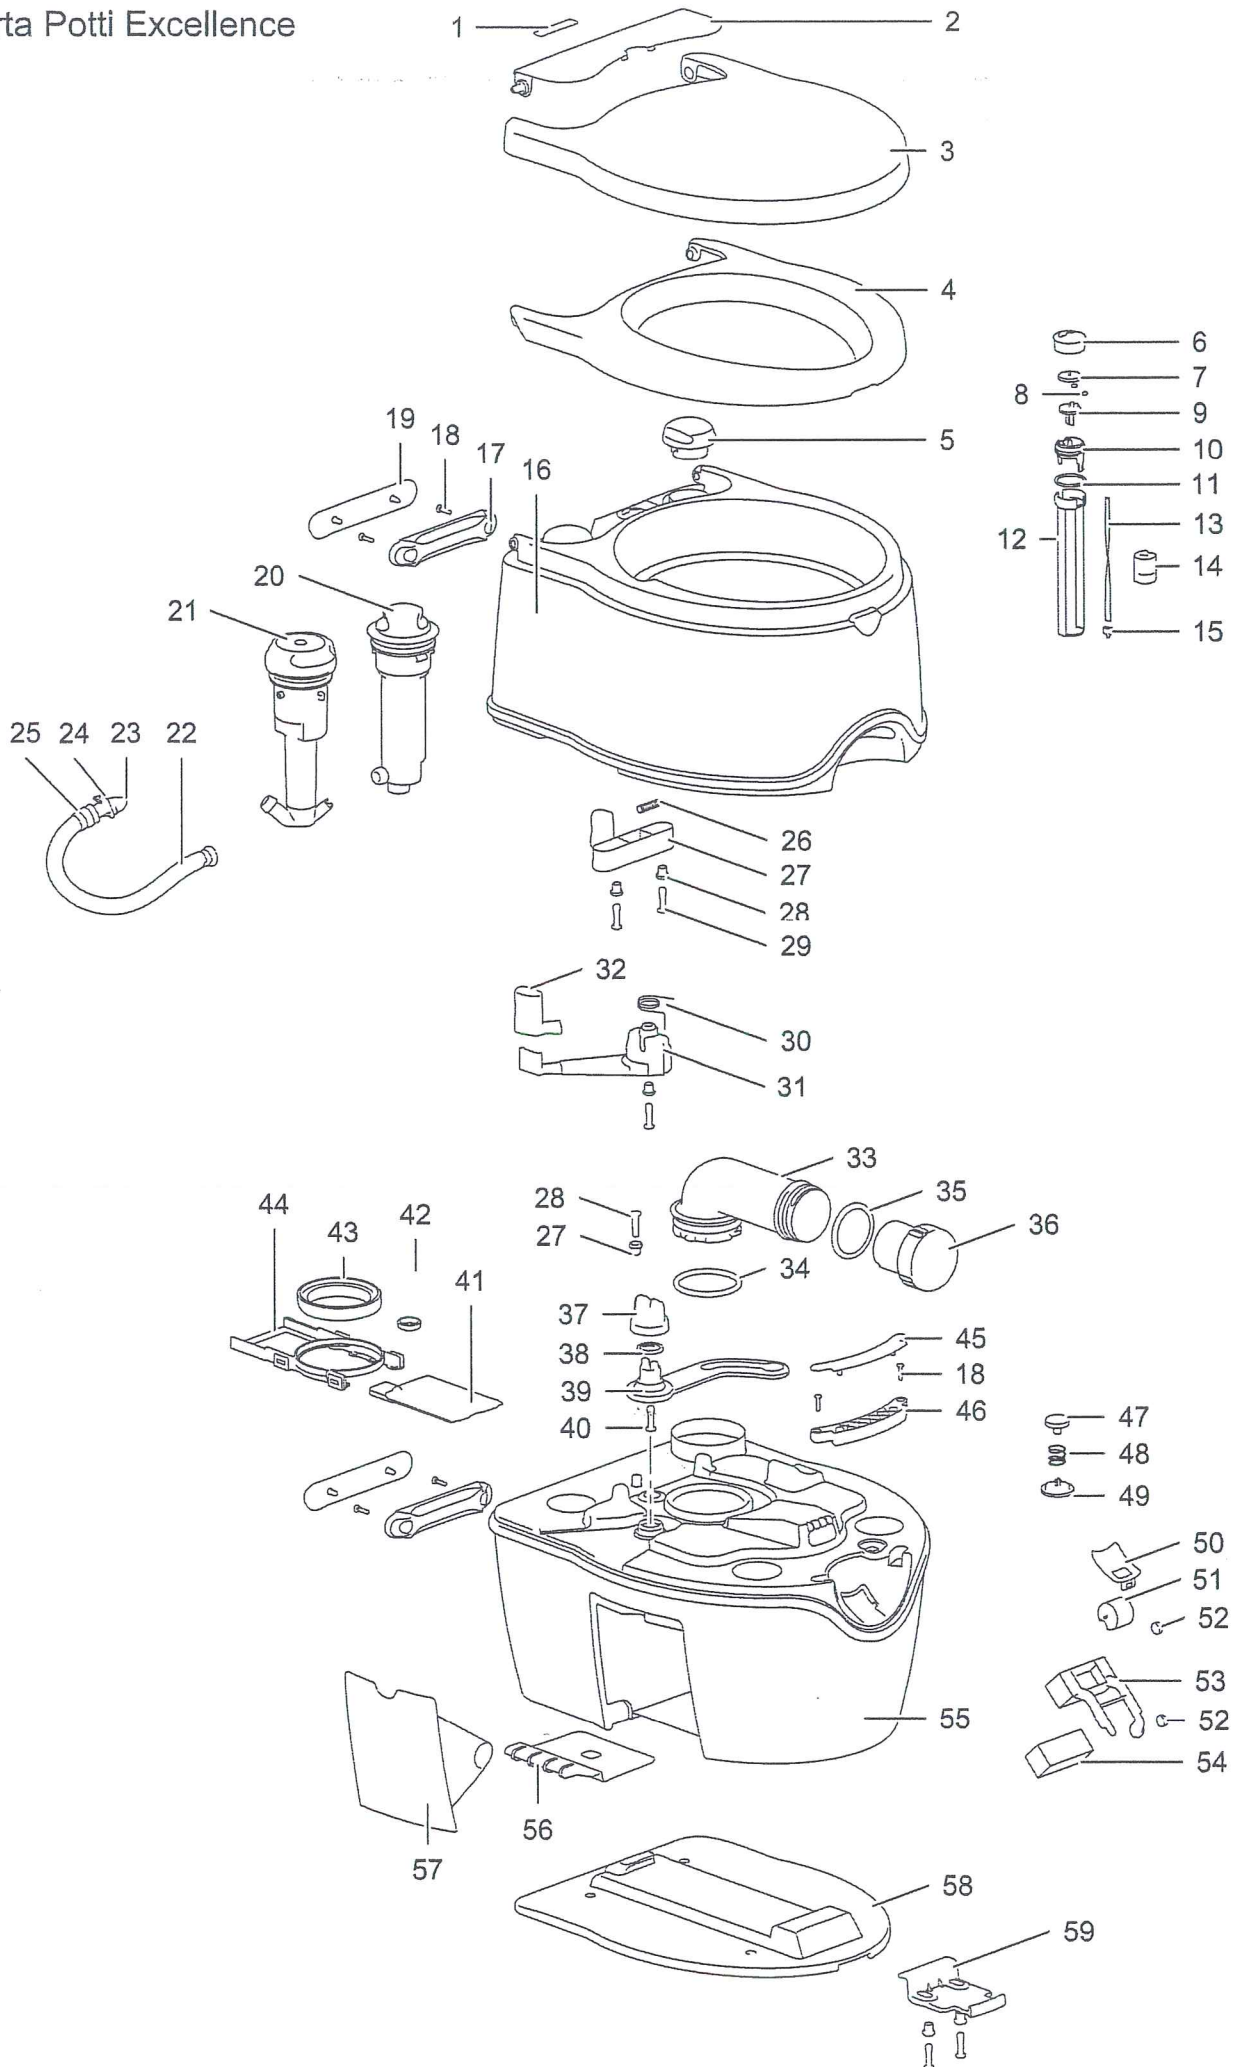

32320

2646

Porta Potti Excellence

PP Excellence

	Single spare part number	Assembly spare part number
1	Sticker logo	92403111 (Signal white)
2	Small cover	9240366 (Light ivory)
3	Cover	92403130 (Ruby red)
4	Seat	92403135 (Light grey granite)
5	Cap water fill	92404111 (Signal white) 9240466 (Light ivory) 92404130 (Ruby red) 92404135 (Light grey granite)
6	Water level indicator cover	
7	Water level indicator lens	
8	Magnet	
9	Dial upper	92405111 (Signal white)
10	Water level indicator housing	9240566 (Light ivory)
11	O-ring	92405130 (Ruby red)
12	Float guide	92405135 (Light grey granite)
13	Spill	
14	Float	
15	Cap spill	
16	Water tank	
Waterfill adaptor 92414111		
17	Carry handle back	
18	Screw	
19	Cover carry handle back	
20	Piston pump	92401111 (Signal white) 9240166 (Light ivory) 92401130 (Ruby red)
21	Electric pump	92402135 (Light grey granite) 9240207 (Traffic grey)
22	Flush tube	
23	Nozzle	
24	O-ring	
25	Spring/plunger	
26	Spring	
27	Clasp	
28	Clasp spacer	
29	Screw	
30	Spring torsion	
31	Blade handle	
32	Cap blade handle	
33	Pour out spout	9240807 (Traffic grey)
34	O-ring	9240838 (Grey beige)
35	Seal	92408132 (Signal black)
36	Measuring cup pour out spout	92406111
37	Blade opener	
38	Seal	
39	Blade driver	
40	Screw	
41	Blade	
42	Vent seal	07102
43	Lip seal	07101

44	Blade retainer	
45	Cover carry handle front	
46	Carry handle front	
47	Vent button	
48	Spring	92407111
49	Vent buttons seal	
50	Cover level indicator	9241007 (Traffic grey)
51	Dial	9241038 (Grey beige)
		92410132 (Signal black)
		9241090 (Antracite)
52	Magnet	
53	Float bracket	92409
54	Float foam	
55	Waste holding tank	
56	Hinge toilet roll holder	
57	Toilet roll holder	
58	Floor plate	9241507
59	Hold down kit	