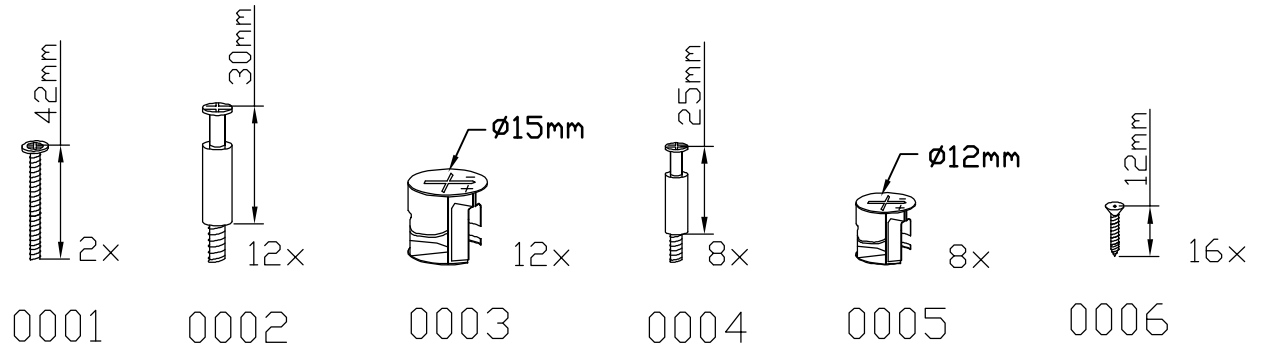

V-600B

SPECIFICATION FOR BATHROOM CABINET ASSEMBLE

1

4

5

6

7

8