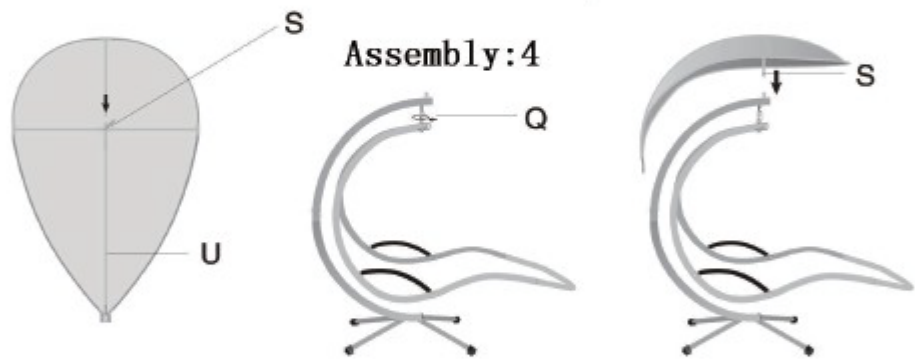

Best.nr. 8214

Assembly:3

Assembly:4

Assembly instruction

DIMENSIONS: 175x75x210CM

Produceret for Harald Nyborg A/S, import