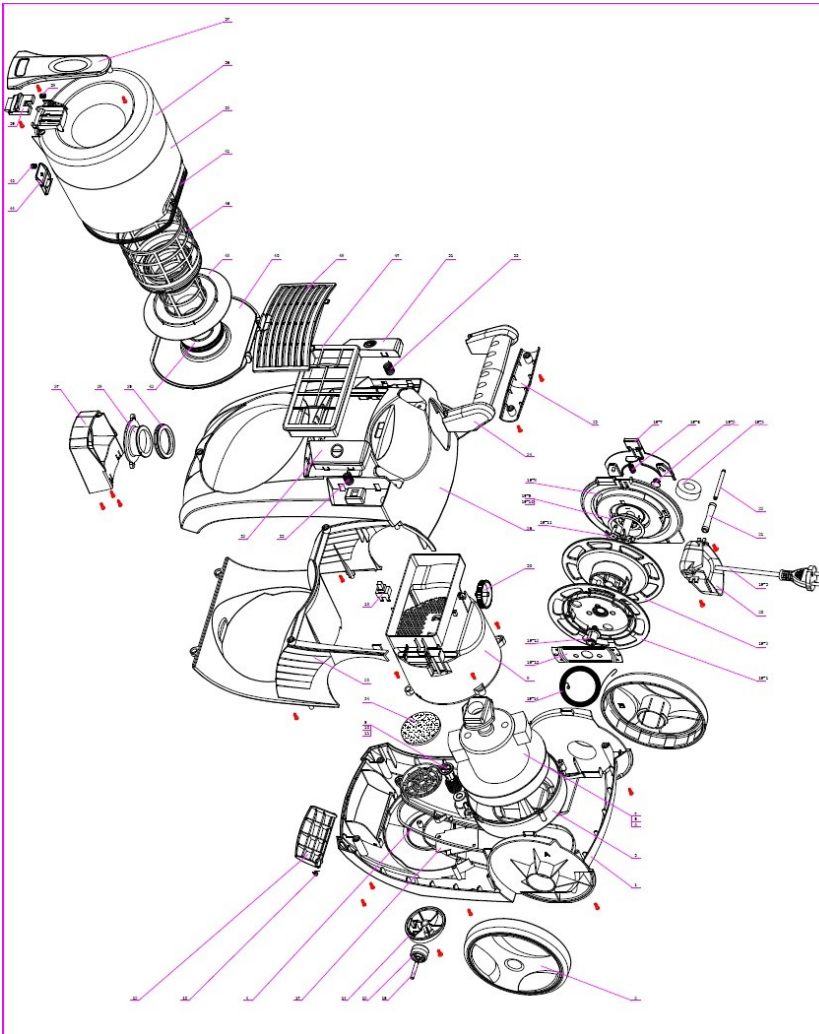

STØVSUGER WASCO 2200W POSELØS

Model nr. C001

Best.nr. 3895

Item no.	Item	Qty
1	Base	1
2-1	Big wheel	1
2-1-1	Big wheel	1
2-2	Rotate wheel cover	1
3	Air flow plate for motor	1
4	Sealing ring for motor airflow plate	1
5	Shock absorption ring of motor	1
6	Motor	1
7	Backseat of motor	1
8	Motor mask	1
9	Vacuum valve body	1
10	Spring for vacuum valve	1
11	Vacuum valve jump plate	1
12	Front handle cover	1
13	Spring for front handle cover	1
14	Rotate wheel holder	1
15-1	Rotate wheel	1
15-2	Rotate wheel cover	1
16	Rotate wheel axis	1
17	PCB	1
18	On/ off switch	1
19-1	Right plate	1
19-2	Left plate	1
19-3	Power cord	1
19-4	Brake wheel	1
19-5	Brake wheel holder	1
19-6	Spring for brake knob	1
19-7	Brake knob	1
19-8	Side plate	1
19-9	Small ring	1
19-10	Big ring	1
19-11	plate	2
19-12	Middle axis	1
19-13	Fixing plate for rolling spring	1
19-14	Rolling spring	1
20	Cable window	1
21	Cable guide sleeve	1
22	Cable guide	1
23	Handle cover	1
24	Handle	1
25	Middle body	1
26	Top cover	1
27	Suction ring	1
28	Suction part	1
29	Suction seal ring	1
30	Speed variable knob	1
31	Cord rewinder pedal	1
32	On/ off pedal	1
33	Spring for on/ off pedal	4
34	Air inlet filter	1
35	Dust cup	1
36	Dust cup cover	1
37	Dust cup handle	1
38	spring for dust cup fixing knob	1
39	Dust cup fixing knob	1
40	Dust cup bottom cover	1
41	Seal ring for bottom cover	1
42	Bottom seal ring	1
43	Spring for dust release knob	1
44	Dust release knob	1
45	Inlet Hepa holder	1
46	Nelyon cover	1
47	Hepa holder	1
48	Air outlet grid	1