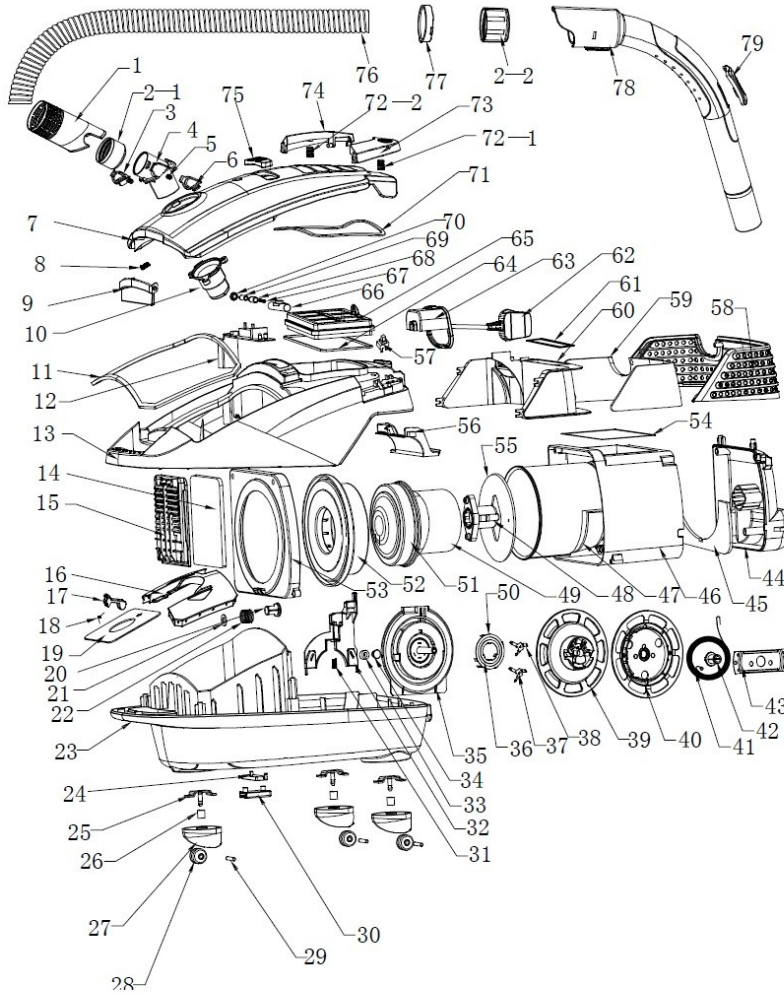

STØVSUGER WASCO W005

Model nr. W005

Best.nr. 5704

No	Description	Qty
1	Cover for suction tube	1
2	Hose connecting ring	2
3	Right lock for suction tube	1
4	Suction tube body	1
5	Spring of the lock	2
6	Left lock for suction tube	1
7	Front cover	1
8	Spring for locking plate	1
9	Front cover locking plate	1
10	Suction ring	1
11	Seal ring for motor apartment	1
12	PCB	1
13	Middle cover	1
14	Air inlet filter	1
15	Air inlet filter holder	1
16	dust bag holder	1
17	Holder insurance	1
18	Spring for holder insurance	1
19	Dust bag	3
20	Vacuum valve	1
21	Vacuum valve plate	1
22	Spring for vacuum valve plate	1
23	Base	1
24	Decoration on base	1
25	Rotate wheel holder	3
26	Ring cover for Rotate wheel holder	3
27	Rotate wheel	3
28	Small wheel	3
29	Rotate wheel axis	3
30	Brush hook	1
31	Spring of brake wheel knob	1
32	Brake knob	1
33	Brake wheel	1
34	Brake wheel holder	1
35	Side plate	1
36	Small ring	1
37	Conducting plate	1
38	Conducting plate	1
39	Left plate for cord rewinder	1
40	Right plate for cord rewinder	1
41	Rolling spring	1
42	Middle axis	1
43	Fixing plate for rolling spring	1
44	Rear cover board for motor cover	1
45	Silencing mat 2	1
46	Out cover for motor	1
47	Inner cover for motor	1
48	Rear seat of motor	1
49	Silence sponge	1
50	Big ring	1
51	Motor	1
52	Shock absorptive ring for motor	1
53	Front cover board for motor cover	1
54	Seal ring for out cover of motor	1
55	Silencing mat 1	1
56	Air flow plate for motor	1
57	On/ off switch	1
58	Air outlet filter outside holder	1
59	Air outlet filter	1
60	Air outlet filter inner holder	1
61	Seal ring for air flow plate	1
62	Power cord	1
63	Cord window	1
64	Seal ring for air outlet Hepa	1
65	Air outlet Hepa holder	1
66	Dust full indicator body	1
67	Spring for dust full indicator	1
68	Blue mark	1
69	Red mark	1
70	Cover for dust full indicator	1
71	Seal ring for front cover	1
72	Spring for cord rewinder pedal	2
73	Switch pedal	1
74	Cord rewinder pedal	1
75	Speed control	1
76	Hose	1
77	Lock ring for hose	1
78	Bend hose	1
79	Air volume adjusting knob	1