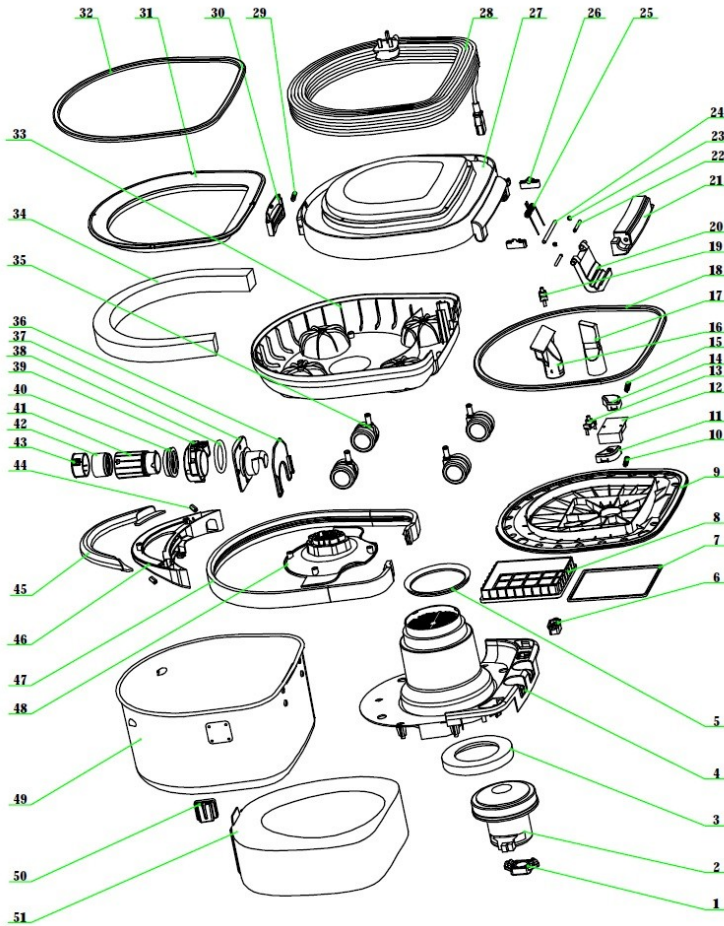

STØVSUGER WASCO CLEAN

Model nr. JVC-7001

Best.nr. 9888

Item	Number	Description	Quantity
1	JCV7001-001	motor back ring	1
2	JCV7001-002	motor	1
3	JCV7001-003	motor front ring	1
4	JCV7001-004	bottom cover	1
5	JCV7001-005	airtight ring of motor cover	1
6	JCV7001-006	power socket	1
7	JCV7001-007	airtight ring of heap cover	1
8	JCV7001-008	HEPA set	1
9	JCV7001-009	upper cover	1
10	JCV7001-010	switch button spring	1
11	JCV7001-011	switch button	1
12	JCV7001-012	PCB	1
13	JCV7001-013	switch	1
14	JCV7001-014	adjustor button	1
15	JCV7001-015	adjustor button spring	1
16	JCV7001-016	crevice nozzle	1
17	JCV7001-017	square nozzle	1
18	JCV7001-018	airtight ring of dust holder	1
19	JCV7001-019	adjustor button	1
20	JCV7001-020	front cover position fixer	1
21	JCV7001-021	front cover shaft holder	1
22	JCV7001-022	shaft fixer	2
23	JCV7001-023	click spring	2
24	JCV7001-024	position fixing spring of front cover	1
25	JCV7001-025	twist spring	1
26	JCV7001-026	shaft press plate	2
27	JCV7001-027	top cover	1
28	JCV7001-028	wire	1
29	JCV7001-029	front button spring	1
30	JCV7001-030	locking button	1
31	JCV7001-031	wire ring	2
32	JCV7001-032	airtight ring of front cover	1
33	JCV7001-033	bottom	1
34	JCV7001-034	air outlet sponge	1
35	JCV7001-035	small wheel	4
36	JCV7001-036	paper bag locking block	1
37	JCV7001-037	paper bag fixing set	1
38	JCV7001-038	airtight spring of intake	2
39	JCV7001-039	intake	1
40	JCV7001-040	airtight ring of main pipe	1
41	JCV7001-041	main pipe	1
42	JCV7001-042	screw thread tie-in	1
43	JCV7001-043	position fix ring	2
44	JCV7001-044	screw thread pole	2
45	JCV7001-045	handle cover	1
46	JCV7001-046	handle cover	1
47	JCV7001-047	hid-proof strip	1
48	JCV7001-048	motor cover	1
49	JCV7001-049	dust holder	1
50	JCV7001-050	floor brush holder	1
51	JCV7001-051	paper bag	1