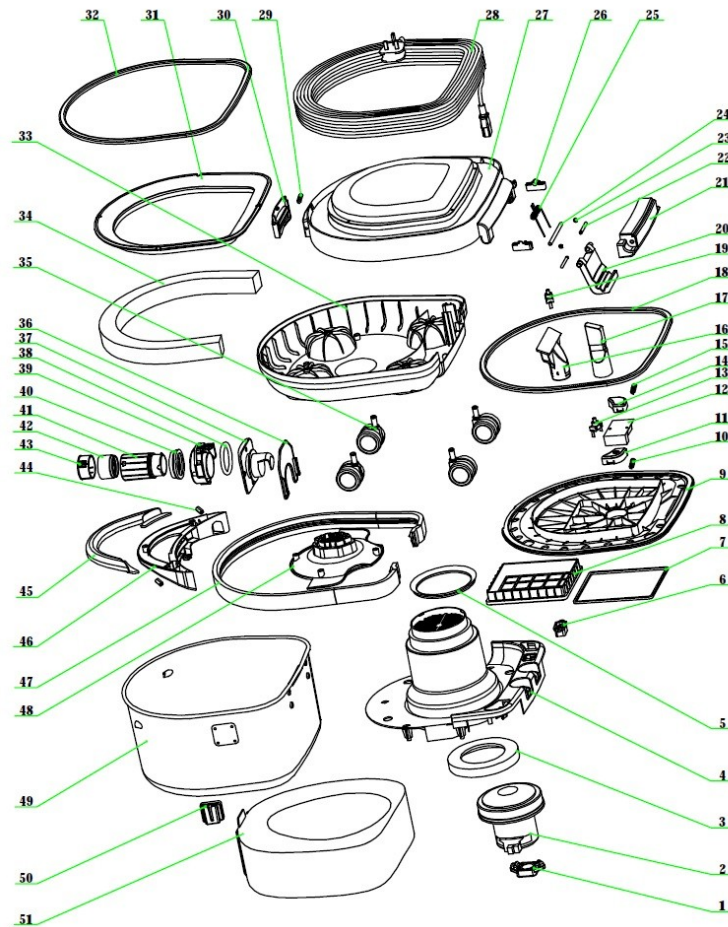

# STØVSUGER WASCO CLEAN

Model nr. JVC-7001

Best.nr. 9888

Item	Number		Quantity
1	JCV7001-001	motor back ring	1
2	JCV7001-002	motor	1
3	JCV7001-003	motor front ring	1
4	JCV7001-004	bottom cover	1
5	JCV7001-005	airtight ring of motor cover	1
6	JCV7001-006	power socket	1
7	JCV7001-007	airtight ring of heap cover	1
8	JCV7001-008	HEPA set	1
9	JCV7001-009	upper cover	1
10	JCV7001-010	switch button spring	1
11	JCV7001-011	switch button	1
12	JCV7001-012	PCB	1
13	JCV7001-013	switch	1
14	JCV7001-014	adjustor button	1
15	JCV7001-015	dajustor button spring	1
16	JCV7001-016	crevice nozzle	1
17	JCV7001-017	square nozzle	1
18	JCV7001-018	airtight ring of dust holder	1
19	JCV7001-019	adjustor button	1
20	JCV7001-020	front cover position fixer	1
21	JCV7001-021	front cover shaft holder	1
22	JCV7001-022	shaft fixer	2
23	JCV7001-023	click spring	2
24	JCV7001-024	position fixing spring of front cover	1
25	JCV7001-025	twist spring	1
26	JCV7001-026	shaft press plate	2
27	JCV7001-027	top cover	1
28	JCV7001-028	wire	1
29	JCV7001-029	front button spring	1
30	JCV7001-030	locking button	1
31	JCV7001-031	wire ring	2
32	JCV7001-032	airtight ring of front cover	1
33	JCV7001-033	bottom	1
34	JCV7001-034	air outlet sponge	1
35	JCV7001-035	small wheel	4
36	JCV7001-036	paper bag locking block	1
37	JCV7001-037	paper bag fixing set	1
38	JCV7001-038	airtight spring of intake	2
39	JCV7001-039	intake	1
40	JCV7001-040	airtight ring of main pipe	1
41	JCV7001-041	main pipe	1
42	JCV7001-042	screw thread tie-in	1
43	JCV7001-043	position fix ring	2
44	JCV7001-044	screw thread pole	2
45	JCV7001-045	handle cover	1
46	JCV7001-046	handle cover	1
47	JCV7001-047	hid-proof strip	1
48	JCV7001-048	motor cover	1
49	JCV7001-049	dust holder	1
50	JCV7001-050	floor brush holder	1
51	JCV7001-051	paper bag	1