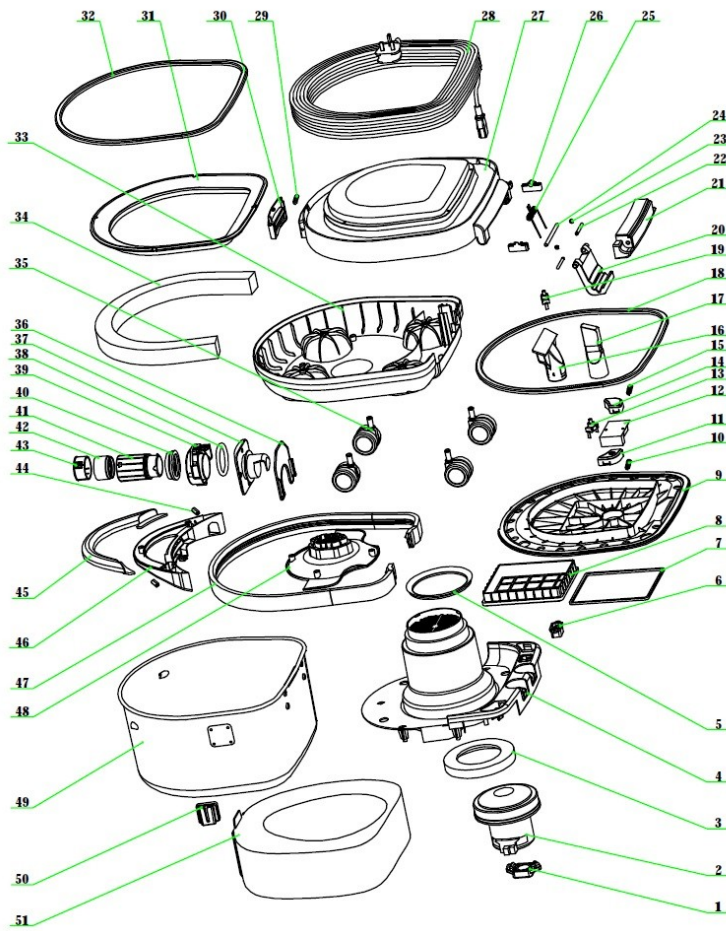

STØVSUGER WASCO CLEAN

Model nr. JVC-7001

Best.nr. 9888

Item	Number	Description	Quantity
1	JCV7001-001	motor back ring	1
2	JCV7001-002	motor	1
3	JCV7001-003	motor front ring	1
4	JCV7001-004	bottom cover	1
5	JCV7001-005	airtight ring of motor cover	1
6	JCV7001-006	power socket	1
7	JCV7001-007	airtight ring of heap cover	1
8	JCV7001-008	HEPA set	1
9	JCV7001-009	upper cover	1
10	JCV7001-010	switch button spring	1
11	JCV7001-011	switch button	1
12	JCV7001-012	PCB	1
13	JCV7001-013	switch	1
14	JCV7001-014	adjustor button	1
15	JCV7001-015	dajustor button spring	1
16	JCV7001-016	crevice nozzle	1
17	JCV7001-017	square nozzle	1
18	JCV7001-018	airtight ring of dust holder	1
19	JCV7001-019	adjustor button	1
20	JCV7001-020	front cover position fixer	1
21	JCV7001-021	front cover shaft holder	1
22	JCV7001-022	shaft fixer	2
23	JCV7001-023	click spring	2
24	JCV7001-024	position fixing spring of front cover	1
25	JCV7001-025	twist spring	1
26	JCV7001-026	shaft press plate	2
27	JCV7001-027	top cover	1
28	JCV7001-028	wire	1
29	JCV7001-029	front button spring	1
30	JCV7001-030	locking button	1
31	JCV7001-031	wire ring	2
32	JCV7001-032	airtight ring of front cover	1
33	JCV7001-033	bottom	1
34	JCV7001-034	air outlet sponge	1
35	JCV7001-035	small wheel	4
36	JCV7001-036	paper bag locking block	1
37	JCV7001-037	paper bag fixing set	1
38	JCV7001-038	airtight spring of intake	2
39	JCV7001-039	intake	1
40	JCV7001-040	airtight ring of main pipe	1
41	JCV7001-041	main pipe	1
42	JCV7001-042	screw thread tie-in	1
43	JCV7001-043	position fix ring	2
44	JCV7001-044	screw thread pole	2
45	JCV7001-045	handle cover	1
46	JCV7001-046	handle cover	1
47	JCV7001-047	hid-proof strip	1
48	JCV7001-048	motor cover	1
49	JCV7001-049	dust holder	1
50	JCV7001-050	floor brush holder	1
51	JCV7001-051	paper bag	1