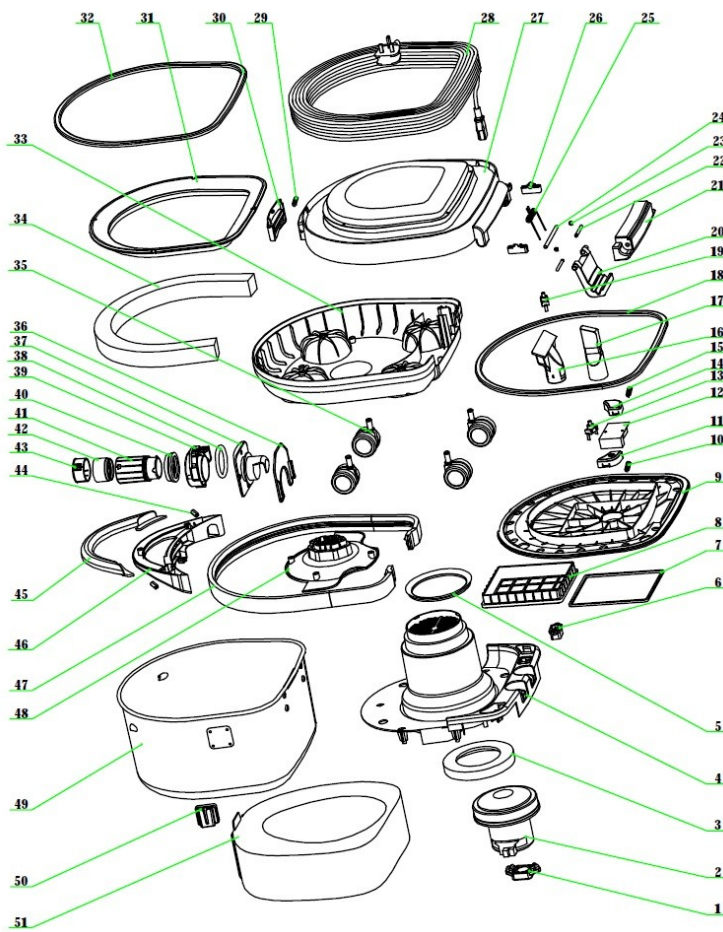

STØVSUGER WASCO CLEAN

Model nr. JVC-7001

Best.nr. 9888

Item	Number	Description	Quantity
1	JCV7001-001	motor back ring	1
2	JCV7001-002	motor	1
3	JCV7001-003	motor front ring	1
4	JCV7001-004	bottom cover	1
5	JCV7001-005	airtight ring of motor cover	1
6	JCV7001-006	power socket	1
7	JCV7001-007	airtight ring of heap cover	1
8	JCV7001-008	HEPA set	1
9	JCV7001-009	upper cover	1
10	JCV7001-010	switch button spring	1
11	JCV7001-011	switch button	1
12	JCV7001-012	PCB	1
13	JCV7001-013	switch	1
14	JCV7001-014	adjustor button	1
15	JCV7001-015	adjustor button spring	1
16	JCV7001-016	crevice nozzle	1
17	JCV7001-017	square nozzle	1
18	JCV7001-018	airtight ring of dust holder	1
19	JCV7001-019	adjustor button	1
20	JCV7001-020	front cover position fixer	1
21	JCV7001-021	front cover shaft holder	1
22	JCV7001-022	shaft fixer	2
23	JCV7001-023	click spring	2
24	JCV7001-024	position fixing spring of front cover	1
25	JCV7001-025	twist spring	2
26	JCV7001-026	shaft press plate	2
27	JCV7001-027	top cover	1
28	JCV7001-028	wire	1
29	JCV7001-029	front button spring	1
30	JCV7001-030	locking button	1
31	JCV7001-031	wire ring	2
32	JCV7001-032	airtight ring of front cover	1
33	JCV7001-033	bottom	1
34	JCV7001-034	air outlet sponge	1
35	JCV7001-035	small wheel	4
36	JCV7001-036	paper bag locking block	1
37	JCV7001-037	paper bag fixing set	1
38	JCV7001-038	airtight spring of intake	2
39	JCV7001-039	intake	1
40	JCV7001-040	airtight ring of main pipe	1
41	JCV7001-041	main pipe	1
42	JCV7001-042	screw thread tie-in	1
43	JCV7001-043	position fix ring	2
44	JCV7001-044	screw thread pole	2
45	JCV7001-045	handle cover	1
46	JCV7001-046	handle cover	1
47	JCV7001-047	hid-proof strip	1
48	JCV7001-048	motor cover	1
49	JCV7001-049	dust holder	1
50	JCV7001-050	floor brush holder	1
51	JCV7001-051	paper bag	1